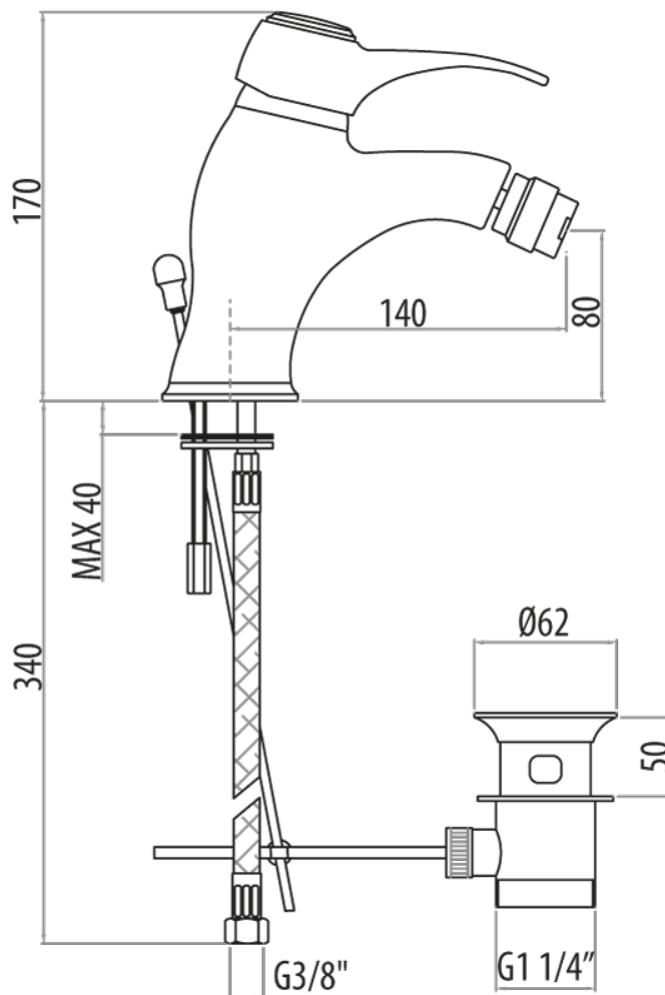

Code: 3451/34C0

SERIES: SAMOA

Bidet mixer with automatic pop-up waste and inlet flex inox

Gattoni Rubinetteria S.p.A.
Via Pietro Durio, 5
28010 Alzo di Pella (NO) Italy

Tel. 0039 0322 96 92 41
Fax. 0039 0322 96 95 47
www.gattonishop.com