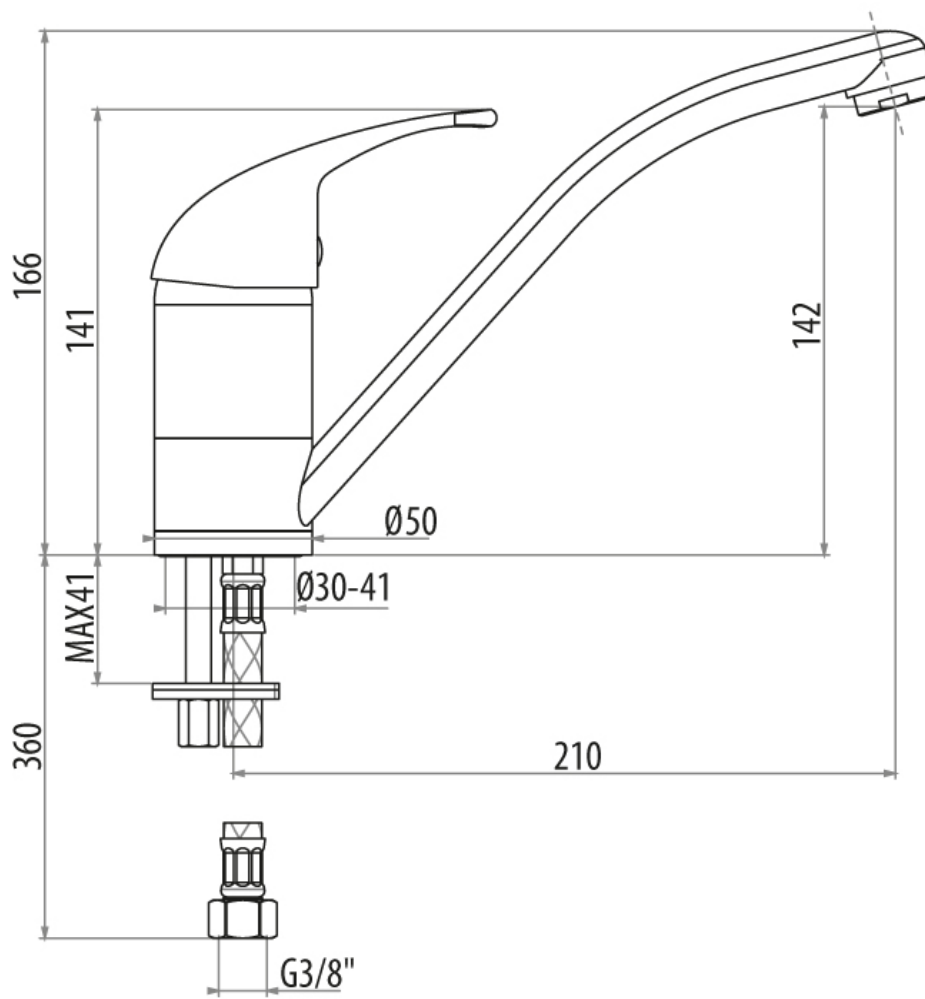

Code: 5610156C0

SERIES: PESCI

Sink mixer with swivel spout

Gattoni Rubinetteria S.p.A.
Via Pietro Durio, 5
28010 Alzo di Pella (NO) Italy

Tel. 0039 0322 96 92 41
Fax. 0039 0322 96 95 47
www.gattonishop.com